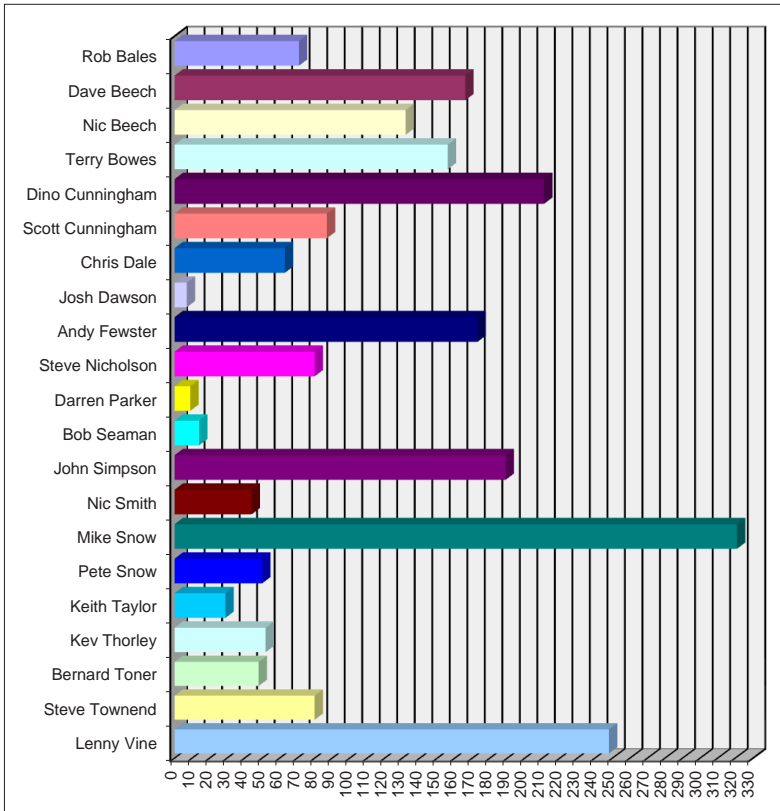

Charts 2009

Individual Weights