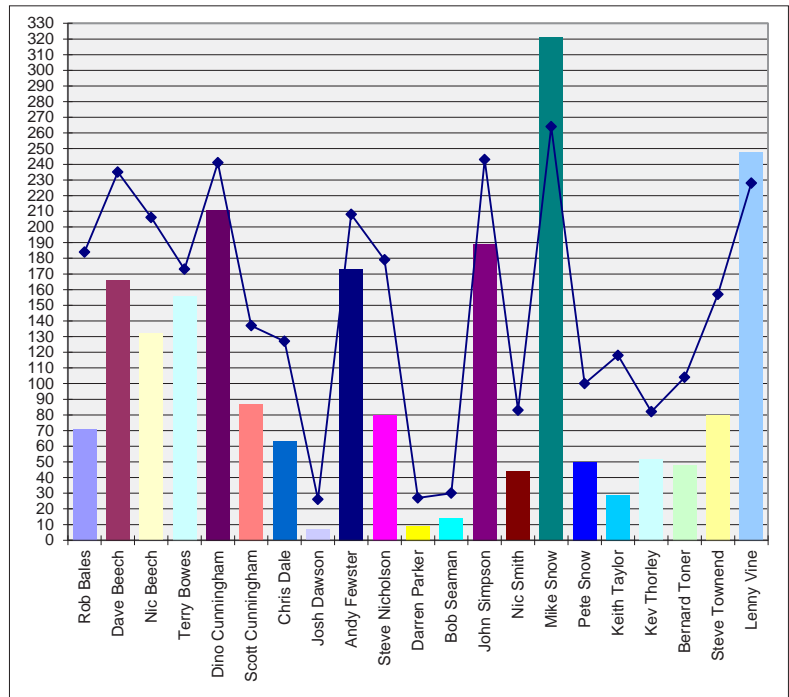

Points v Weights