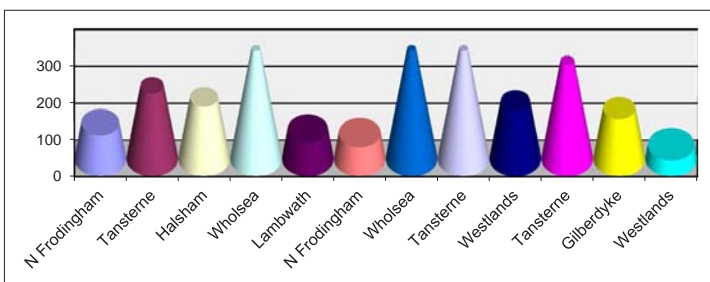

Venue Weights